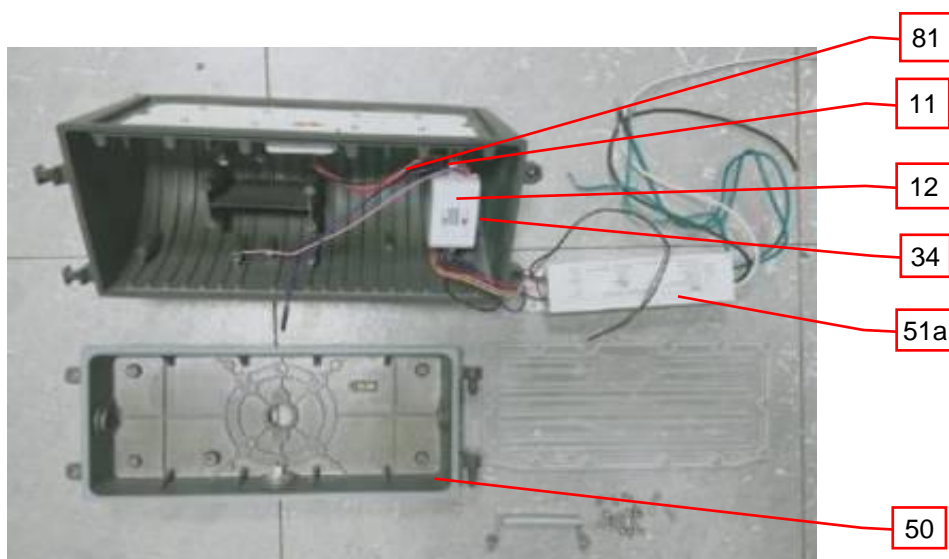

Photo 17 - Dissembled view for model TS-WP07-45W/60W/75W-X-TCP, TS-WP07-45W/60W/75W-X-TCP(PT)