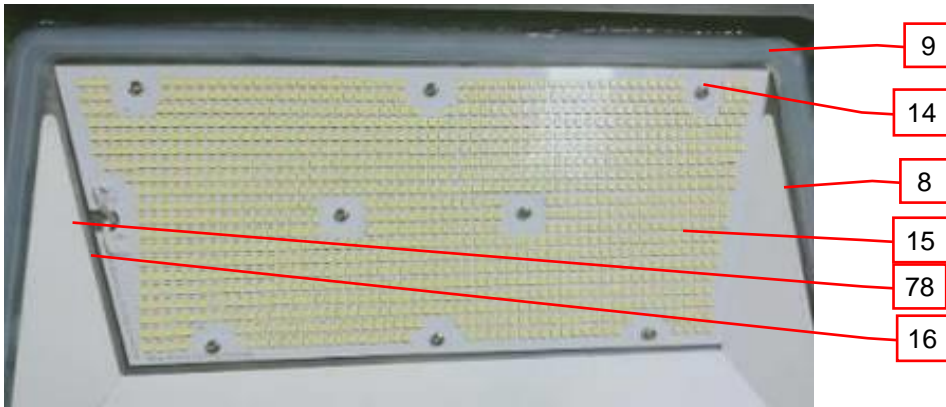

3.0 Product Photographs

Photo 15a - Dissembled view for model TS-WP09G-120W-X-XXK

Photo 16 - External View for model TS-WP07-45W/60W/75W-X-TCP, TS-WP07-45W/60W/75W-X-TCP(PT)

3.0 Product Photographs

Photo 16a - External View for model TS-WP07-45W/60W/75W-X-TCP, TS-WP07-45W/60W/75W-X-TCP(PT)